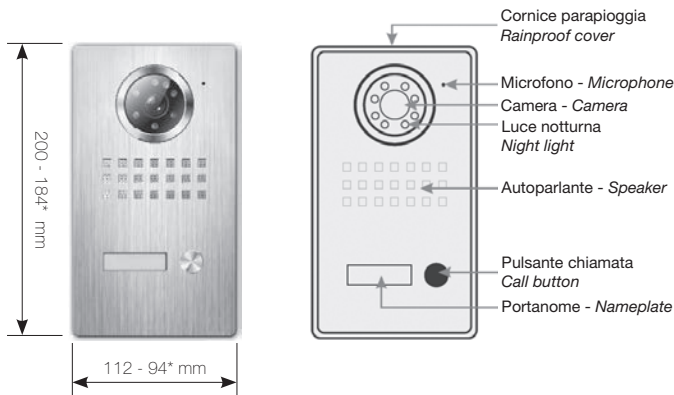

- Videophone ultra slim colors with touch buttons
- Call tone, volume and brightness adjustment
- Light switches or gate opening
- Expandable with up to 4 monitors per apartment and 4 external door station
- Autoswitching
- 16 different ringtones for external door station and ring door bell
- Monitor 4.3" and 7"
- Connection with 2-wires non-polarized
- Installation on wall or flush-mounted

Dati Tecnici - Technical Data		
Schermo	Screen	7"
Risoluzione	Resolution	800(H) x 3GRB x 480(V)
Dimensioni schermo	Screen size	154.08mm(H) x 85.92mm(V)
Dimensioni monitor	Monitor size	215mm(W) x 152mm(H) x 18mm(D)
Tempo di funzionamento monitor	Operating time monitor	30s + 10%
Tempo di comunicazione	Communication time	60s - 120s + 10%
Consumo	Consumption	Standby mode<0.5W, Working state<7.5W
Temperatura di funzionamento	Operating temperature	0°C~+40°C
Umidità ambiente	Ambient humidity	10%-90% (RH)
Cavo	Cable	2 fili non polarizzati - 2 non-polarized wires

PV1P - PV2P

Posto Esterno 1 e 2 pulsanti
Door station 1 and 2 buttons

KIT VENUS PLUS

© 2017 ON Automation

*= misura da incasso - flush-mounted measures

Dati Tecnici - Technical Data

Materiale	Material	Alluminio / Aluminium
Alimentazione	Power supply	24 Vdc
Consumo in funzione	Consumption	<200 mA
Consumo in stand-by	Consumption in stand-by	<100 mA
Uscita Video	Video output	10MHz - 15MHz 2Vpp
Camera	Camera	CMOS
Tempo chiamata	Calling time	60s
Luce minima	Min. light	0.1 LUX
Angolo telecamera	Angle camera	Regolabile / adjustable
Temperatura di funzionamento	Operating Temperature	-20°C ~ +40°C
Installazione	Installing	Da incasso o esterno parte Flush-mounted or surface wall
Installazione esterno parete	Installing surface wall	200(H) x 112(W) x 43.6(D)mm
Installazione da incasso	Installing flush-mounted	184(H) x 94(W) x 40(D)mm
Cornice	Cover	208.07(H) x 121.36(W) x 78.79(D)mm